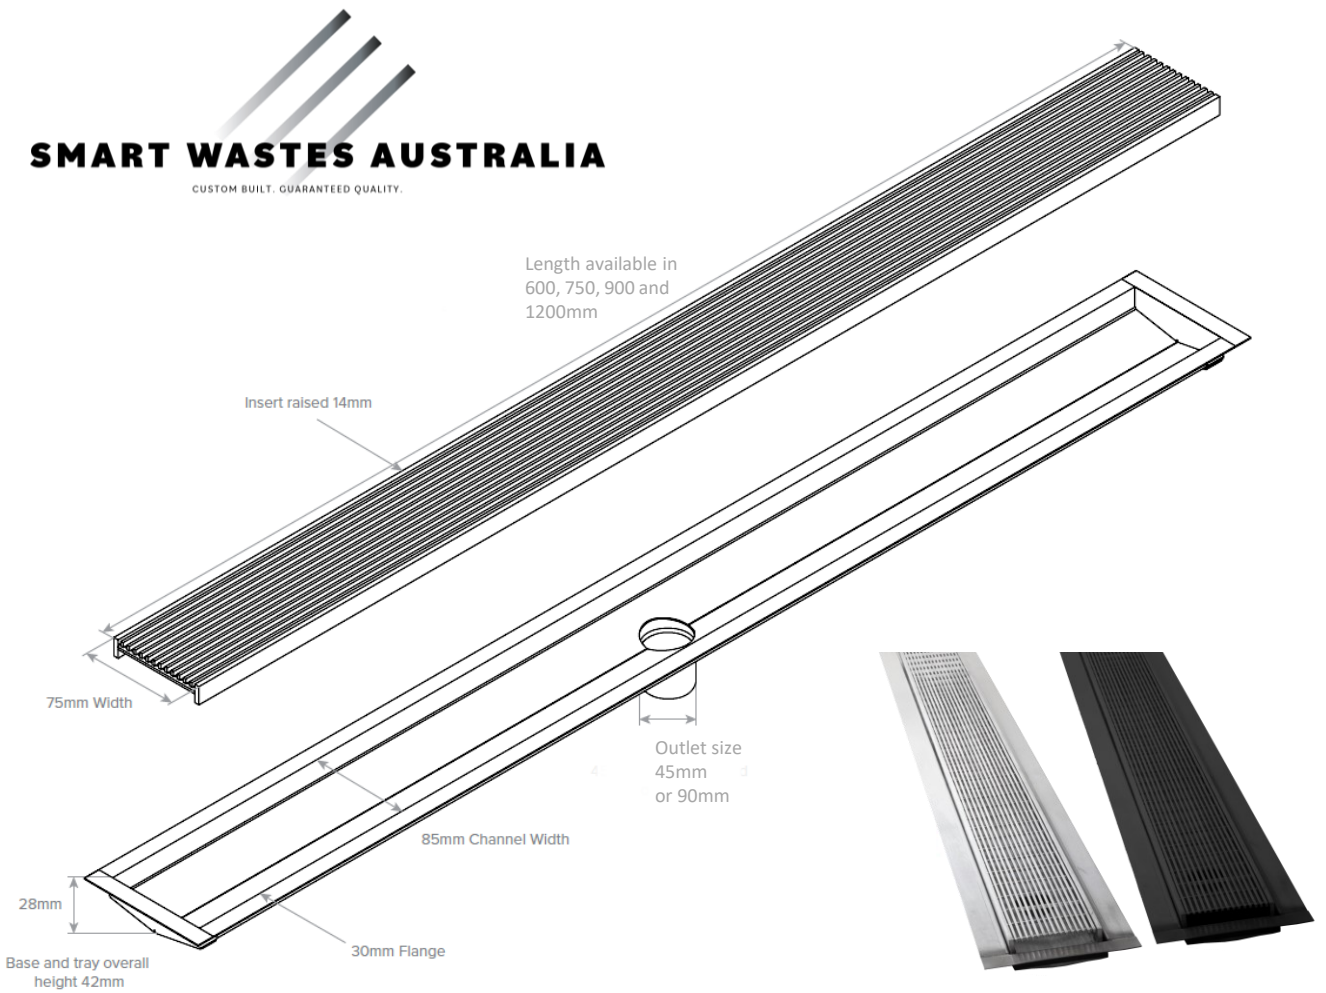

SMART WASTES AUSTRALIA

CUSTOM BUILT. GUARANTEED QUALITY.

Length available in
600, 750, 900 and
1200mm

Edge Trough V Channel with Heelguard Drains
Stainless Steel Finish
Grate Width 75mm / Channel Width 85mm+30

Edge Trough V Channel with Heelguard Drains
Matte Black Finish
Grate Width 75mm / Channel Width 85mm+30

<input type="checkbox"/> 600L x 75W x 30.5D (mm) 45mm Centre Outlet ETHG75600S45C	<input type="checkbox"/> 600L x 75W x 30.5D (mm) 45mm Centre Outlet ETHG75600S45CMB
<input type="checkbox"/> 750L x 75W x 30.5D (mm) 45mm Centre Outlet ETHG75750S45C	<input type="checkbox"/> 750L x 75W x 30.5D (mm) 45mm Centre Outlet ETHG75750S45CMB
<input type="checkbox"/> 900L x 75W x 30.5D (mm) 45mm Centre Outlet ETHG75900S45C	<input type="checkbox"/> 900L x 75W x 30.5D (mm) 45mm Centre Outlet ETHG75900S45CMB
<input type="checkbox"/> 1200L x 75W x 30.5D (mm) 45mm Centre Outlet ETHG751200S45C	<input type="checkbox"/> 1200L x 75W x 30.5D (mm) 45mm Centre Outlet ETHG751200S45CMB
<input type="checkbox"/> 600L x 75W x 30.5D (mm) 90mm Centre Outlet ETHG75600S90C	<input type="checkbox"/> 600L x 75W x 30.5D (mm) 90mm Centre Outlet ETHG75600S90CMB
<input type="checkbox"/> 750L x 75W x 30.5D (mm) 90mm Centre Outlet ETHG75750S90C	<input type="checkbox"/> 750L x 75W x 30.5D (mm) 90mm Centre Outlet ETHG75750S90CMB
<input type="checkbox"/> 900L x 75W x 30.5D (mm) 90mm Centre Outlet ETHG75900S90C	<input type="checkbox"/> 900L x 75W x 30.5D (mm) 90mm Centre Outlet ETHG75900S90CMB
<input type="checkbox"/> 1200L x 75W x 30.5D (mm) 90mm Centre Outlet ETHG751200S90C	<input type="checkbox"/> 1200L x 75W x 30.5D (mm) 90mm Centre Outlet ETHG751200S90CMB